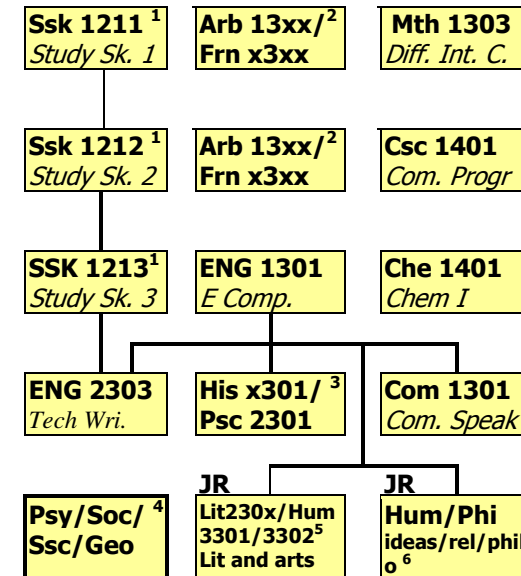

Student Name: \_\_\_\_\_

ID # \_\_\_\_\_

Advisor: \_\_\_\_\_

University Common Core

CR: Co-requisite

JR: Junior Standing for HUM330x

<sup>1</sup> Ssk 121x courses should be taken in the first semesters.

<sup>2</sup> Arb 13xx or Frn x3xx: Registration by placement tests only.

<sup>3</sup> Select **one** course: His 1301, His 2301, **or** Psc 2301.

<sup>4</sup> Select **one** course: Geo 1301, Psy 1301, Soc 1301, **or** Ssc 1310.

<sup>5</sup> Select **one** course: Lit 230x, Hum 3301, Hum 3302, **or** Hum 3303 (Arabic version)

<sup>6</sup> Select **one** course: Hum 3305, Hum 3306, **or** Phi 230x.

<sup>7</sup> Two options: (1) Internship in summer **or** (2) 7-SCH Internship for 4-6 months: Internship + Capstone

**NOTE:** The box from which a line originates indicates the pre-requisite for the destination box.