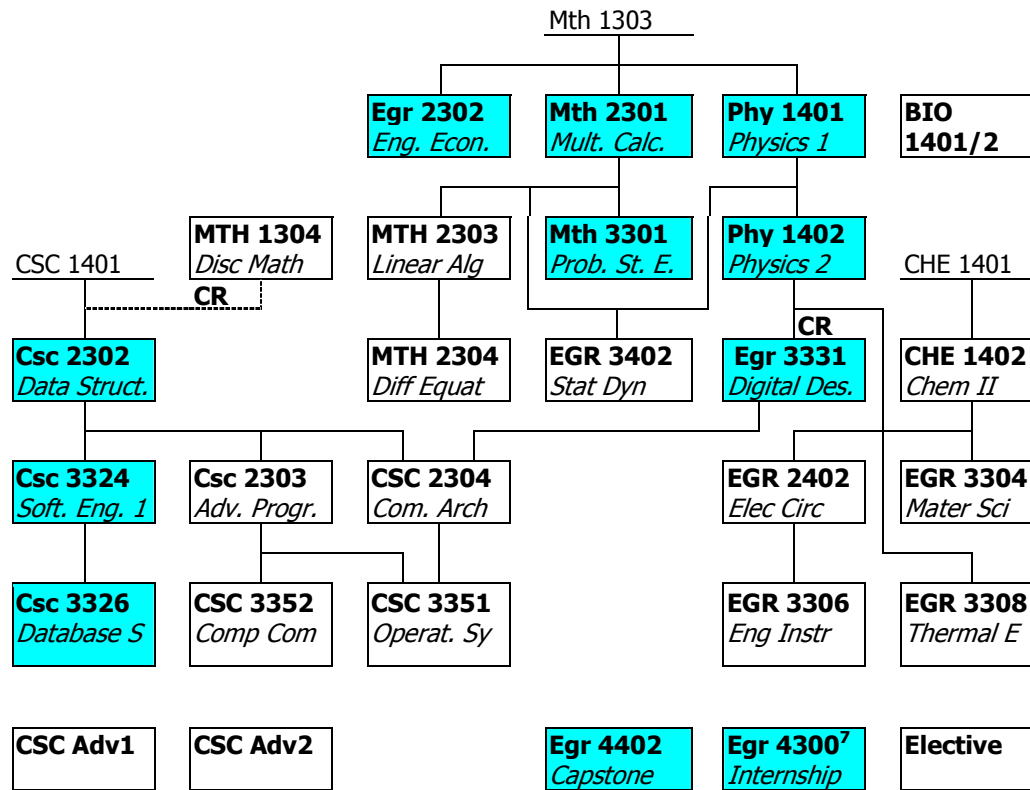

Student Name: \_\_\_\_\_

ID # \_\_\_\_\_

Advisor: \_\_\_\_\_

University Common Core

CR: Co-requisite

JR: Junior Standing for HUM330x

<sup>1</sup> Ssk 121x courses should be taken in the first semesters.

<sup>2</sup> Arb 13xx or Frn x3xx: Registration by placement tests only.

<sup>3</sup> Select **one** course: His 1301, His 2301, **or** Psc 2301.

<sup>4</sup> Select **one** course: Geo 1301, Psy 1301, Soc 1301, **or** Ssc 1310.

<sup>5</sup> Select **one** course: Lit 230x, Hum 3301, Hum 3302, **or** Hum 3303 (Arabic version)